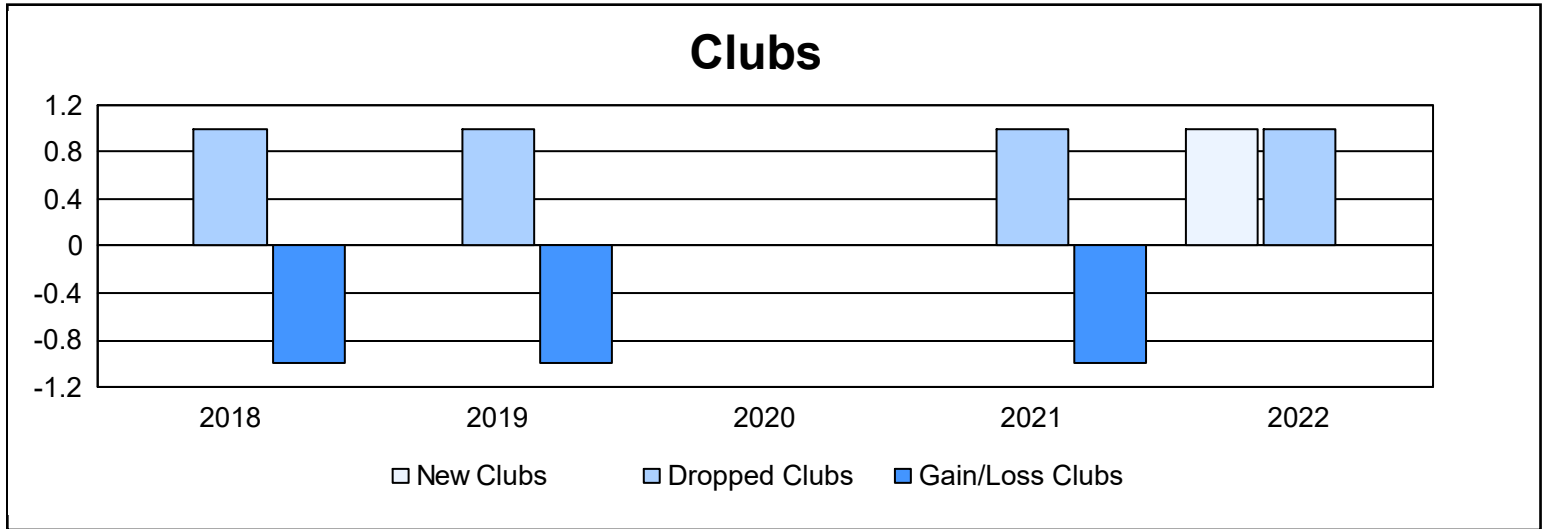

Year	New Clubs	Dropped Clubs	Gain/ Loss Clubs	New Members	Charter Members	Reinstate Members	Transfer Members	Total Member Added	Total Members Dropped	Gain/ Loss Members
2017-2018	0	1	-1	100	0	1	22	123	171	-48
2018-2019	0	1	-1	105	2	2	3	112	114	-2
2019-2020	0	0	0	87	0	0	9	96	138	-42
2020-2021	0	1	-1	43	1	0	9	53	90	-37
2021-2022	1	1	0	92	29	0	7	128	119	9
<b>Average</b>	<b>0</b>	<b>1</b>	<b>-1</b>	<b>85</b>	<b>6</b>	<b>1</b>	<b>10</b>	<b>102</b>	<b>126</b>	<b>-24</b>

### Membership Composition June 2022 Cumulative