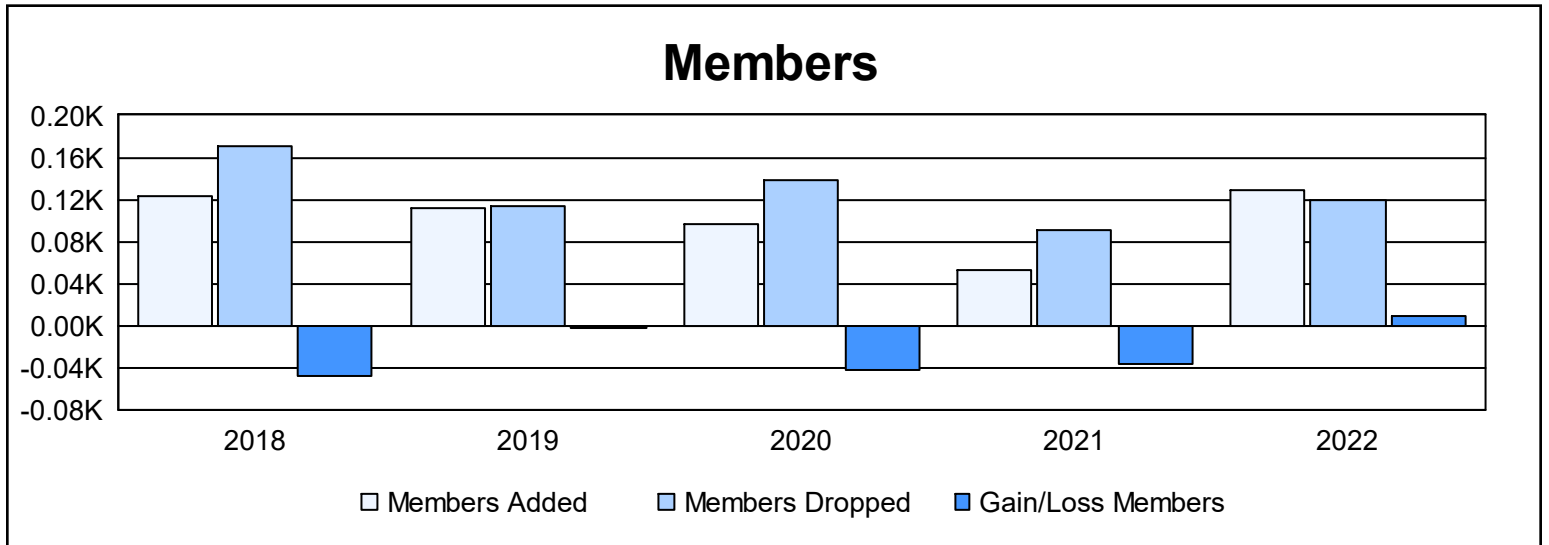

Year	New Clubs	Dropped Clubs	Gain/ Loss Clubs	New Members	Charter Members	Reinstate Members	Transfer Members	Total Member Added	Total Members Dropped	Gain/ Loss Members
2017-2018	0	1	-1	100	0	1	22	123	171	-48
2018-2019	0	1	-1	105	2	2	3	112	114	-2
2019-2020	0	0	0	87	0	0	9	96	138	-42
2020-2021	0	1	-1	43	1	0	9	53	90	-37
2021-2022	1	1	0	92	29	0	7	128	119	9
<b>Average</b>	<b>0</b>	<b>1</b>	<b>-1</b>	<b>85</b>	<b>6</b>	<b>1</b>	<b>10</b>	<b>102</b>	<b>126</b>	<b>-24</b>

### Membership Composition June 2022 Cumulative